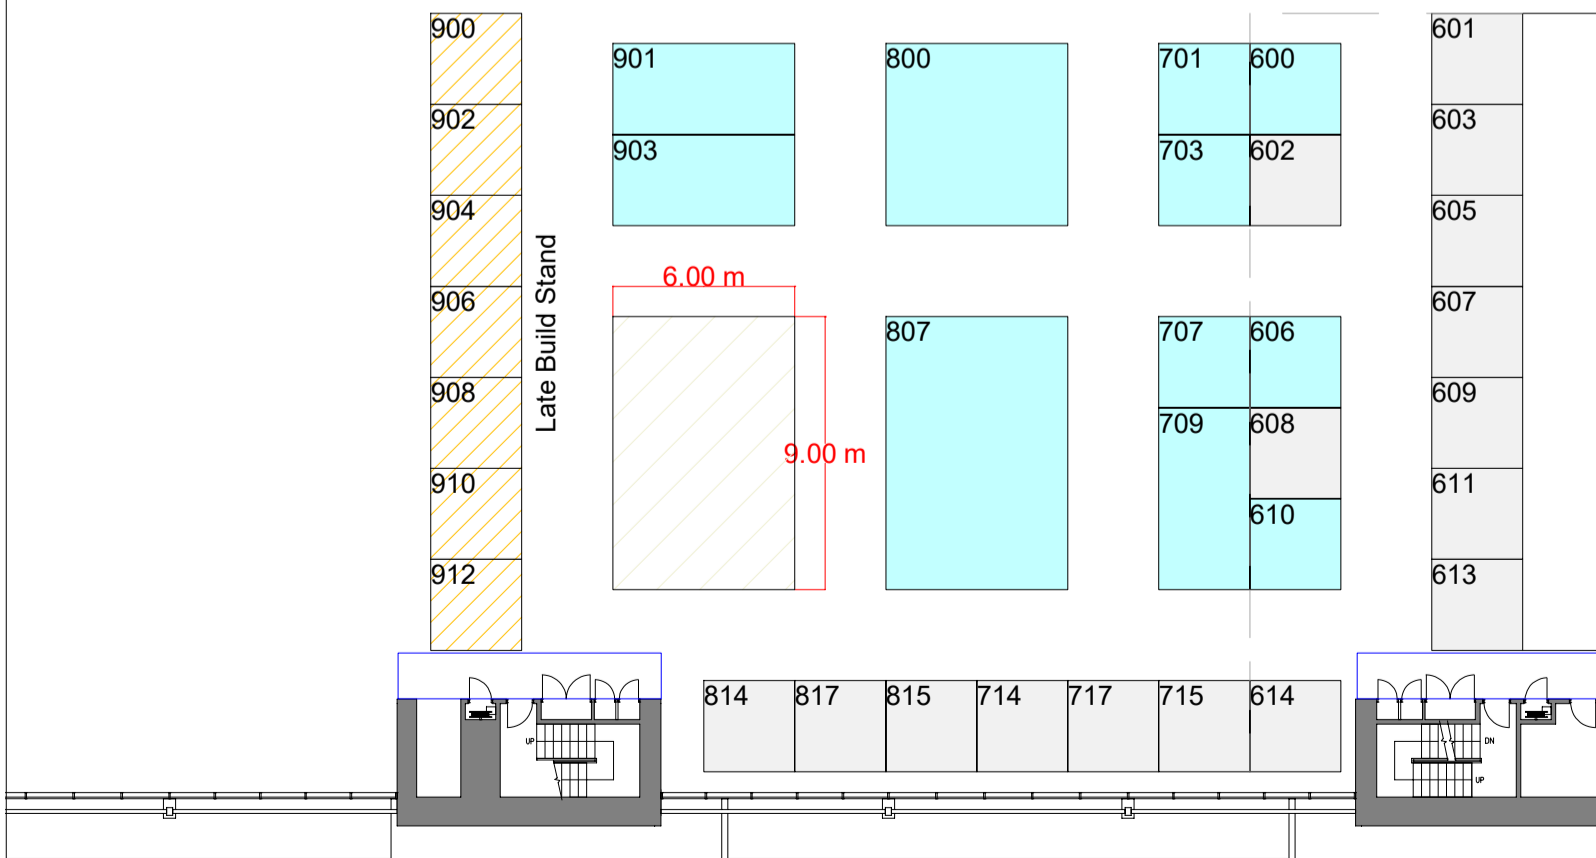

RESERVED

AVAILABLE

For sales enquiries,
 please email
austmine@etf.com.au
 or call (02) 9556 8755

**EXHIBITIONS
& TRADE FAIRS**