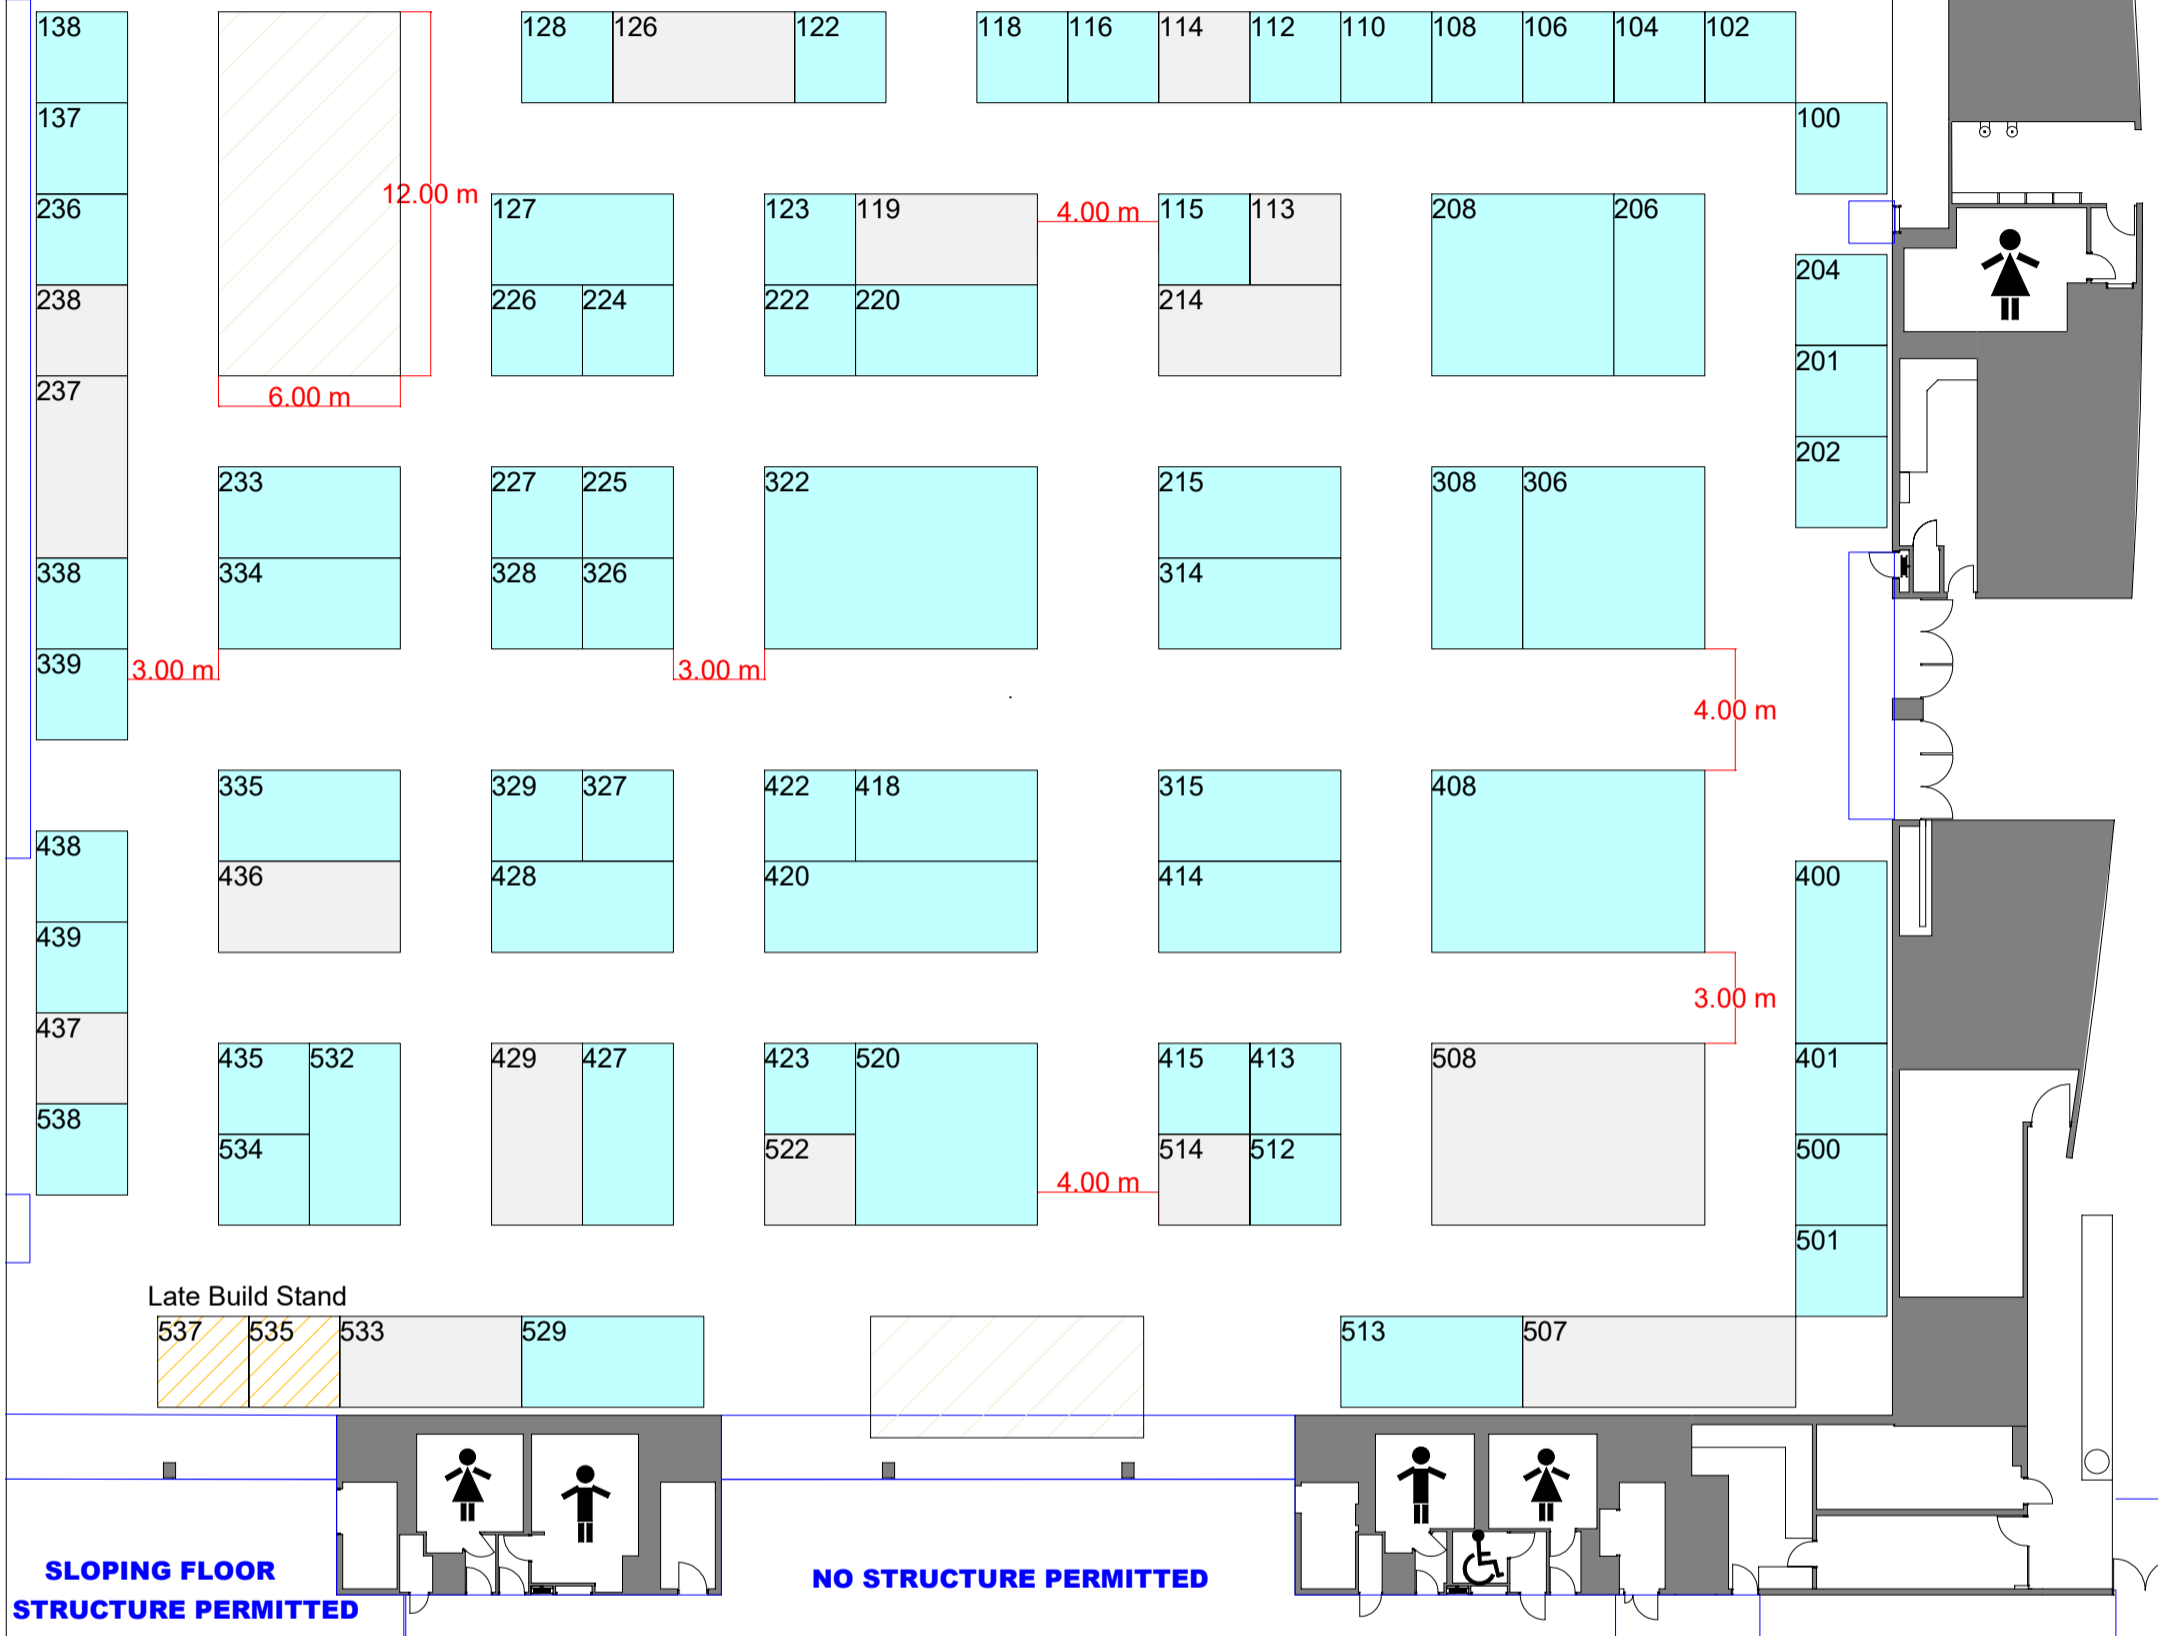

RESERVED

AVAILABLE

For sales enquiries,
 please email
austmine@etf.com.au
 or call (02) 9556 8755

**EXHIBITIONS
& TRADE FAIRS**